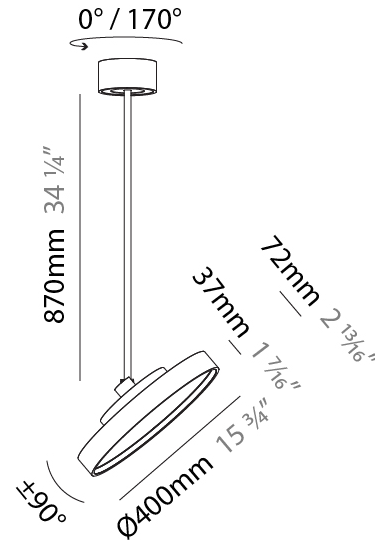

GENERAL

Series: Sign Diva Flex
Subseries: Sign Diva Flex Korona
Partner: Prolicht
Division: Architectural
Installation: Suspension
Product Type: Pendant
Mounting Location: Ceiling
Light Distribution: Adjustable

PHYSICAL

Shape: Round
Diameter (mm): 400
Diameter (in): 15 3/4
Height (mm): 870
Height (in): 34 1/4
Weight (kg): 3.5
Weight (lbs): 7.7
Diffuser: PMMA - Opal / Micro-Prism / Sparkling Secret / Vintage Industrial
Fixture Finish: SSR / BKV / CWI / CRY / HAB / UFT / ITA / RUA / FTG / MYG / LOD / PUS / FRO / FUP / KIA / POP / BLS / SPG / MEY / GOH / CHC / COM / ABZ / JAG / OBR / MOS / ROR
Fixture Material: PMMA / Extruded Aluminum / Steel

ELECTRICAL

Lamp Type: LED (Zhaga Standard)
Input Wattage (W): 19.8
Total Output Wattage (W): 18
Dimming: Tri-Mode (Non-Dimming and Phase Dimming (120Vac only) and 0-10V Dimming)
Driver Included: Yes
Driver Location: Integrated
Driver Type: Constant Current - Universal
Driver Class: Class 2
Input Voltage (V): 120 - 277
Constant Current (MA): 500

LED

Color Temperature (°K): 2700 / 3000 / 3500 / 4000
Max. Delivered Lumen (lm): 1807 / 1943 / 1951 / 1991
Nominal Lumen (lm): 2250 / 2420 / 2430 / 2480
CRI: >90 CRI
Lamp Life (hrs): 50000

OPTICAL

RATINGS AND CERTIFICATIONS

Certified By: Certified for North American Standards
IP rating: IP20